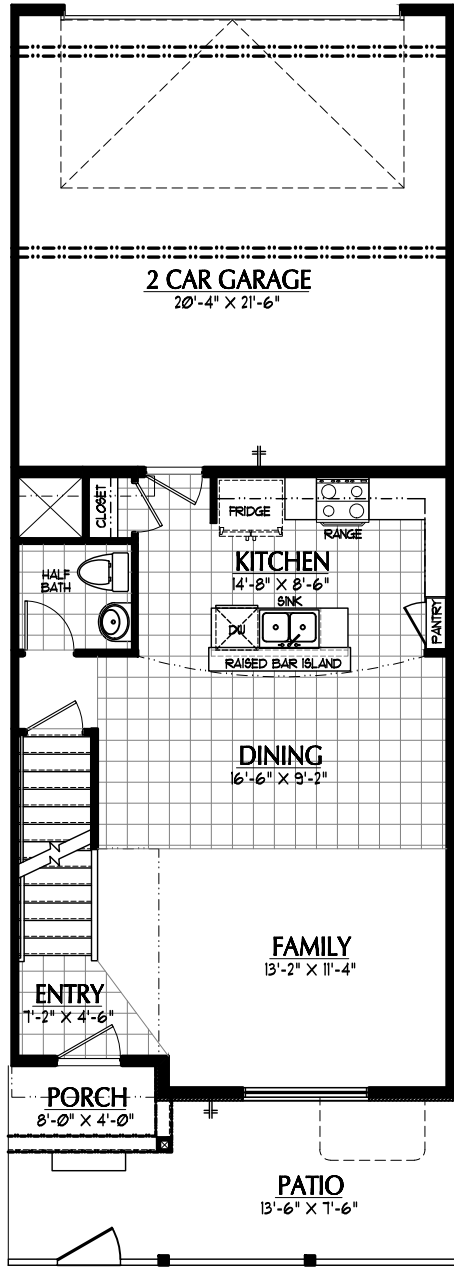

SOHO I

BEDROOMS: 3

BATHROOMS: 2.5

FINISHED SQ FT: 1,558

TOTAL SQ FT: 2,178

ILLUSTRATIONS ARE THE ARTIST'S RENDERING ONLY AND ARE SUBJECT TO CHANGE WITHOUT NOTICE. MEASUREMENTS SHOWN ARE APPROXIMATE.

GROUND FLOOR

FIRST FLOOR

SECOND FLOOR

BOULEVARD - SERIES 2 TOWNS

SOHO I