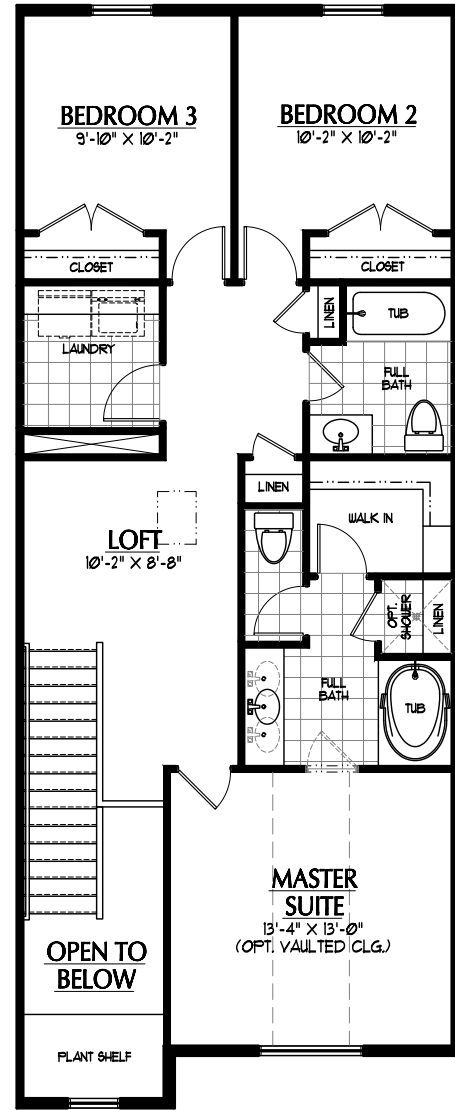

SOHO I

BEDROOMS: 3

BATHROOMS: 2.5

FINISHED SQ FT: 1,558

TOTAL SQ FT: 2,178

ILLUSTRATIONS ARE THE ARTIST'S RENDERING ONLY AND ARE SUBJECT TO CHANGE WITHOUT NOTICE. MEASUREMENTS SHOWN ARE APPROXIMATE.

GROUND FLOOR

FIRST FLOOR

SECOND FLOOR

BOULEVARD - SERIES 2 TOWNS

SOHO I