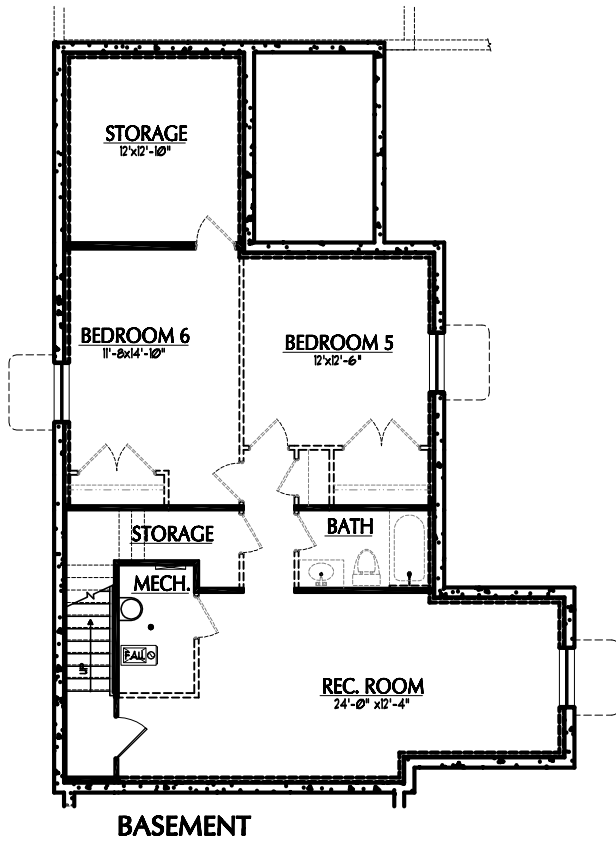

FREMONT B

BEDROOMS: 3
BATHROOMS: 2.5
FINISHED SQ FT: 2,018
TOTAL SQ FT: 3,098

ILLUSTRATIONS ARE THE ARTISTS RENDERING ONLY AND ARE SUBJECT TO CHANGE WITHOUT NOTICE MEASUREMENTS SHOWN ARE APPROXIMATE.

ACTIVE DATE:

ATTACHED GARAGE
FREMONT B