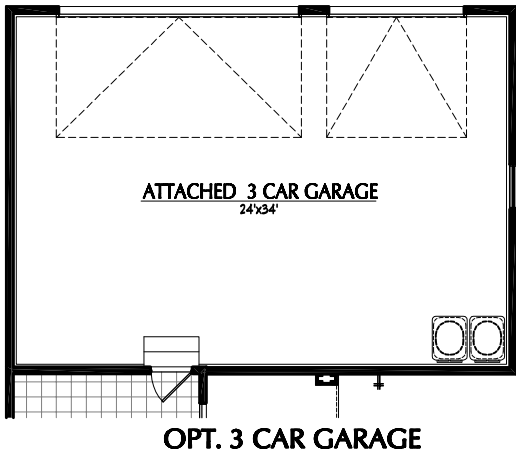

FREMONT B

BEDROOMS: 3
BATHROOMS: 2.5
FINISHED SQ FT: 2,018
TOTAL SQ FT: 3,098

ILLUSTRATIONS ARE THE ARTISTS RENDERING ONLY AND ARE SUBJECT TO CHANGE WITHOUT NOTICE MEASUREMENTS SHOWN ARE APPROXIMATE.

ACTIVE DATE: