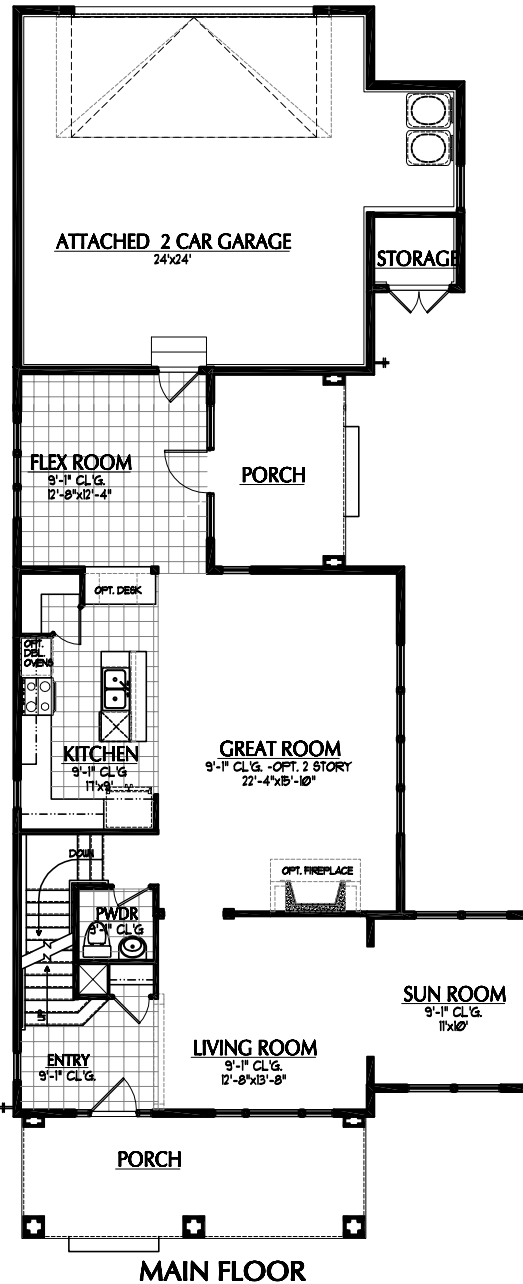

FREMONT B

BEDROOMS: 3
BATHROOMS: 2.5
FINISHED SQ FT: 2,018
TOTAL SQ FT: 3,098

ILLUSTRATIONS ARE THE ARTISTS RENDERING ONLY AND ARE SUBJECT TO CHANGE WITHOUT NOTICE MEASUREMENTS SHOWN ARE APPROXIMATE.

ACTIVE DATE:

ATTACHED GARAGE
FREMONT B