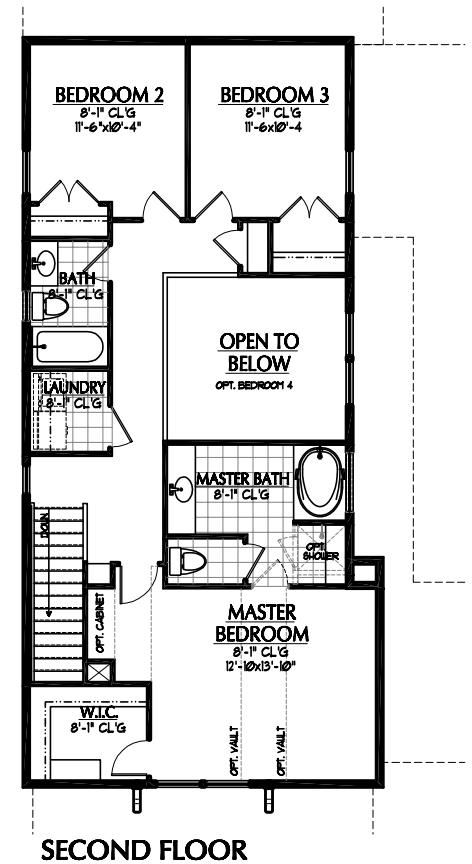

FREMONT B

BEDROOMS: 3
BATHROOMS: 2.5
FINISHED SQ FT: 2,018
TOTAL SQ FT: 3,098

ILLUSTRATIONS ARE THE ARTISTS RENDERING ONLY AND ARE SUBJECT TO CHANGE WITHOUT NOTICE MEASUREMENTS SHOWN ARE APPROXIMATE.

ACTIVE DATE:

ATTACHED GARAGE
FREMONT B