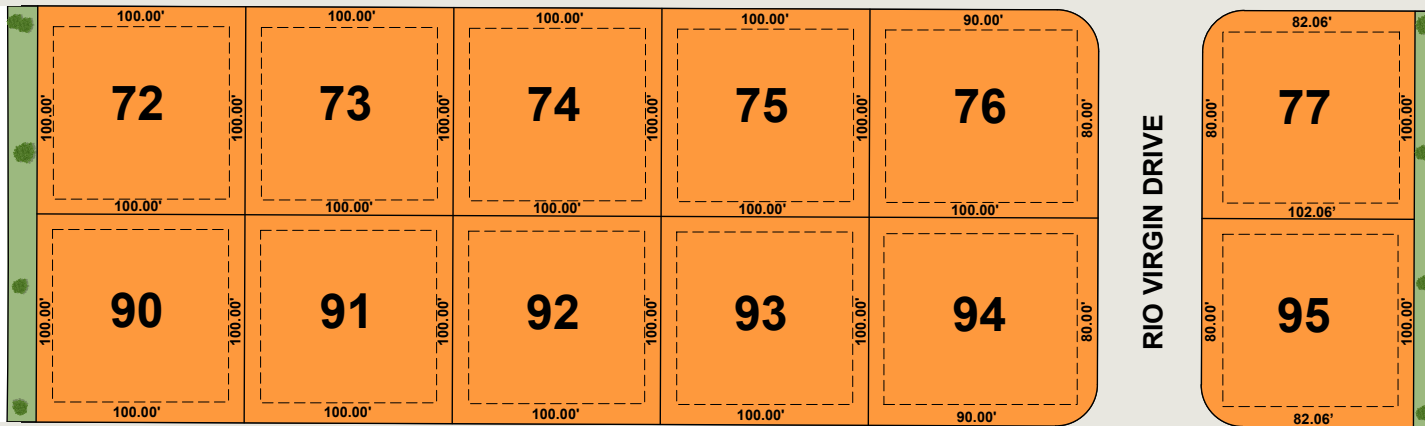

BLACK BRUSH DRIVE

RIO VIRGIN DRIVE

CENTAURUS WAY

SITE PLAN