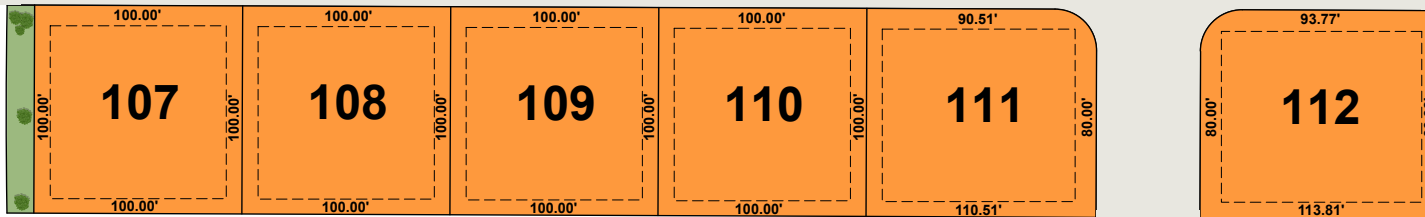

BLACK BRUSH DRIVE

RIO VIRGIN DRIVE

CENTAURUS WAY

SITE PLAN